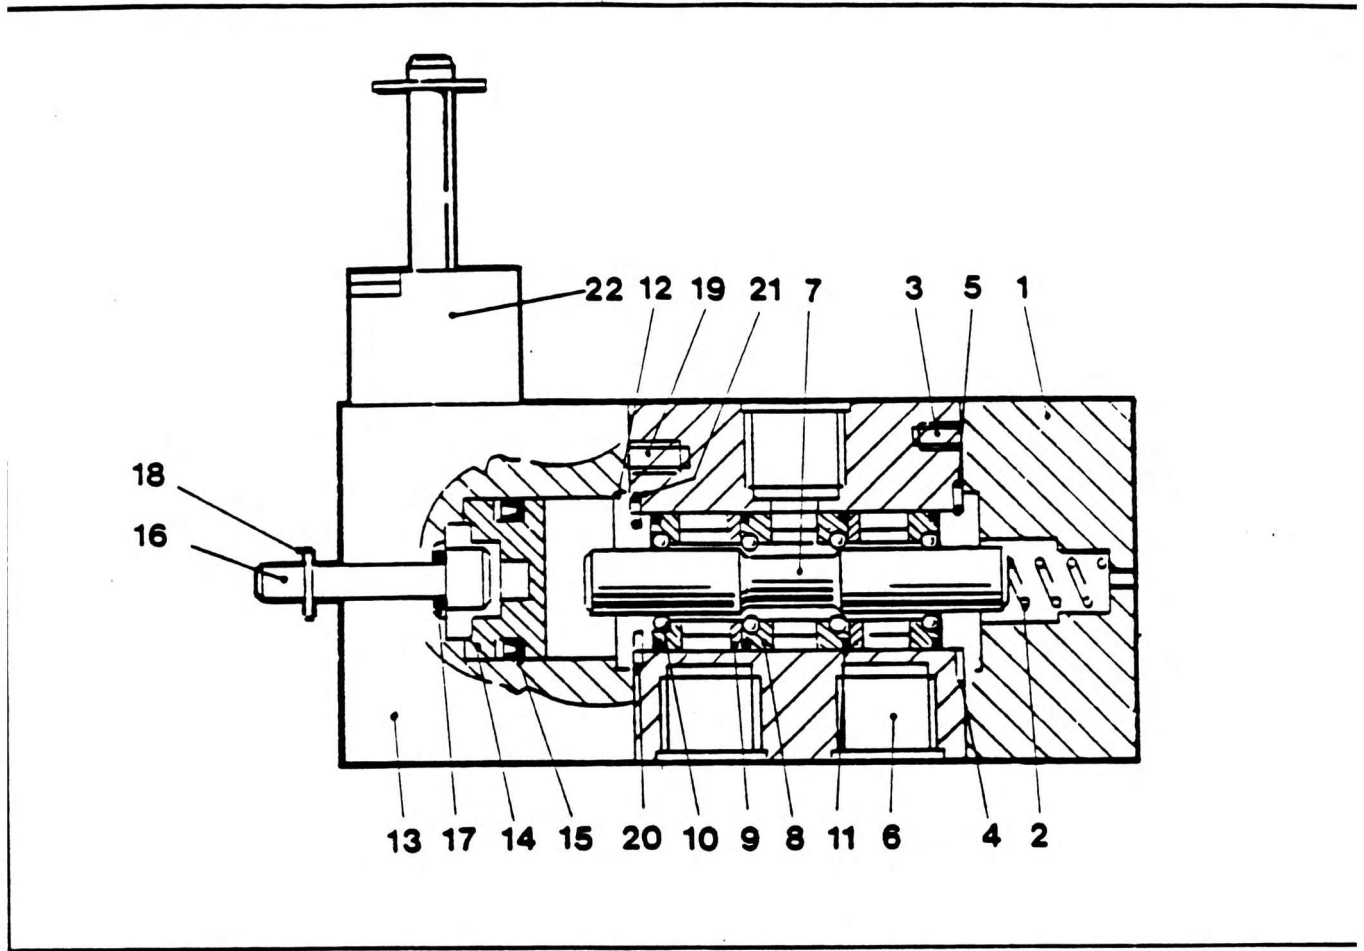

SOLENOID VALVE

NO.	PART NO.	QTY.	DESCRIPTION	NO.	PART NO.	QTY.	DESCRIPTION
-	7-926-990461	1	Complete Assembly	17*	8925050	1	'O' Ring
*	8925524	1	Seal Kit	18	8925051	1	E Ring
1	8925061	1	Actuator Sub Set Incl. Items 1 to 5	19	8925052	2	Screw Self Tapping
1	8925060	1	Actuator Body	20*	8925054	1	Blank Seal
2	8392904	1	Spring	21*	8925055	1	'O' Ring
3	8925052	4	Screw Self Tapping	22	7-320-990011	1	Base and Stem
4 *	8925054	1	Blank Seal				
5 *	8925055	1	'O' Ring				
-	8925062	1	Body Sub Set Incl. Items 6 to 12				
6	8925058	1	Body				
7	8925059	1	Spool				
8	8994775	1	Centre Spacer				
9	8994778	2	Outer Spacer				
10*	8994786	4	'O' Ring				
11*	8994787	4	'O' Ring				
12	8994778	2	Retainer				
-	8925063	1	Actuator Sub Set Incl. Items 13 to 21				
13	8925046	1	Actuator Body				
14	8925047	1	Piston				
15*	8925048	1	Seal				
16	8925049	1	Indicator Plunger				